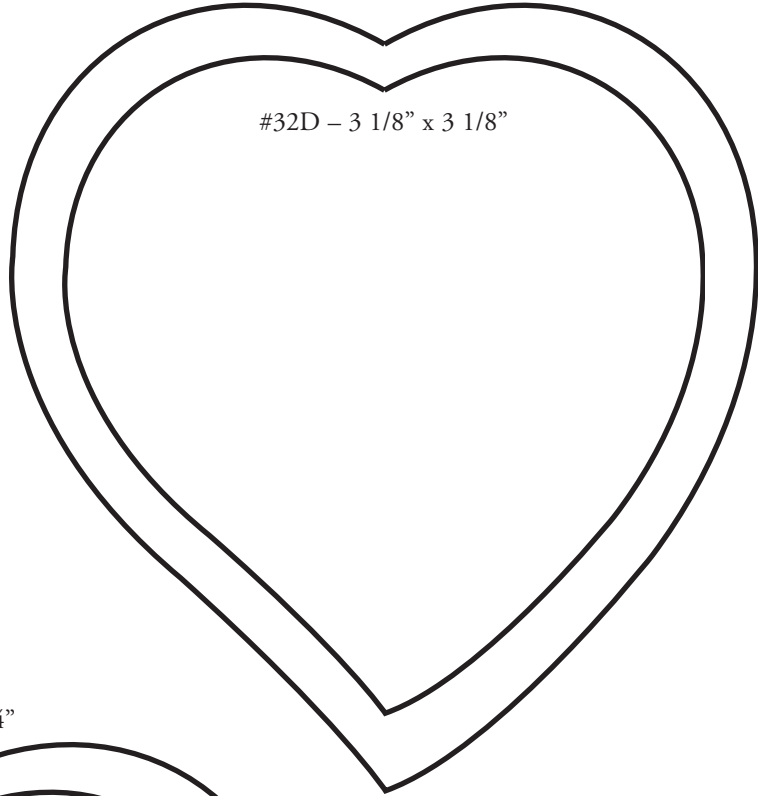

PRECIOUS  
SOUVENIR

TEAR SHAPE HEART

#33D - 4" x 4"

#32D - 3 1/8" x 3 1/8"

#33G - 4" x 4"

#32G - 3 1/8" x 3 1/8"