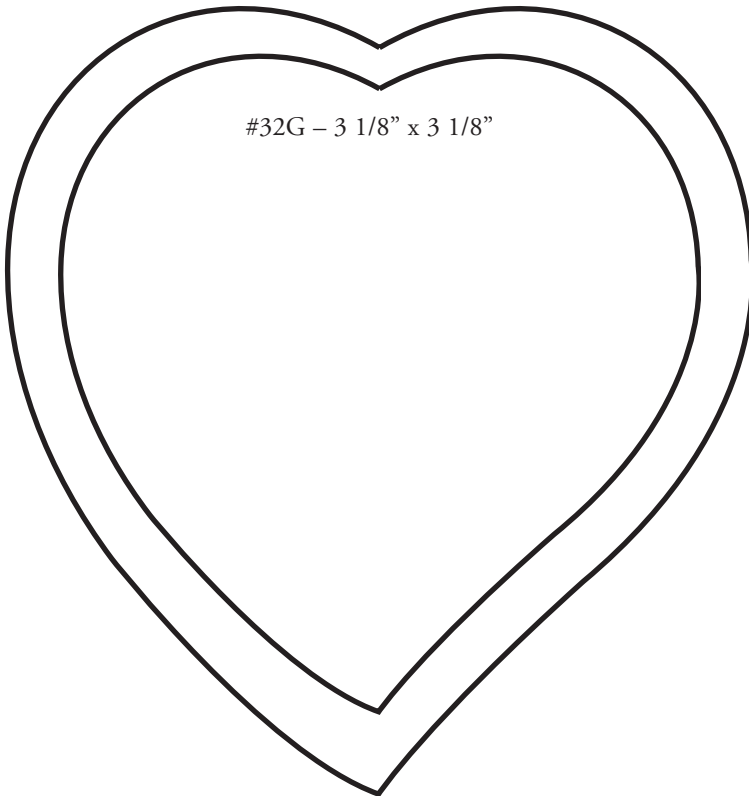

PRECIOUS  
SOUVENIR

TEAR SHAPE HEART

#33D - 4" x 4"

#32D - 3 1/8" x 3 1/8"

#33G - 4" x 4"

#32G - 3 1/8" x 3 1/8"